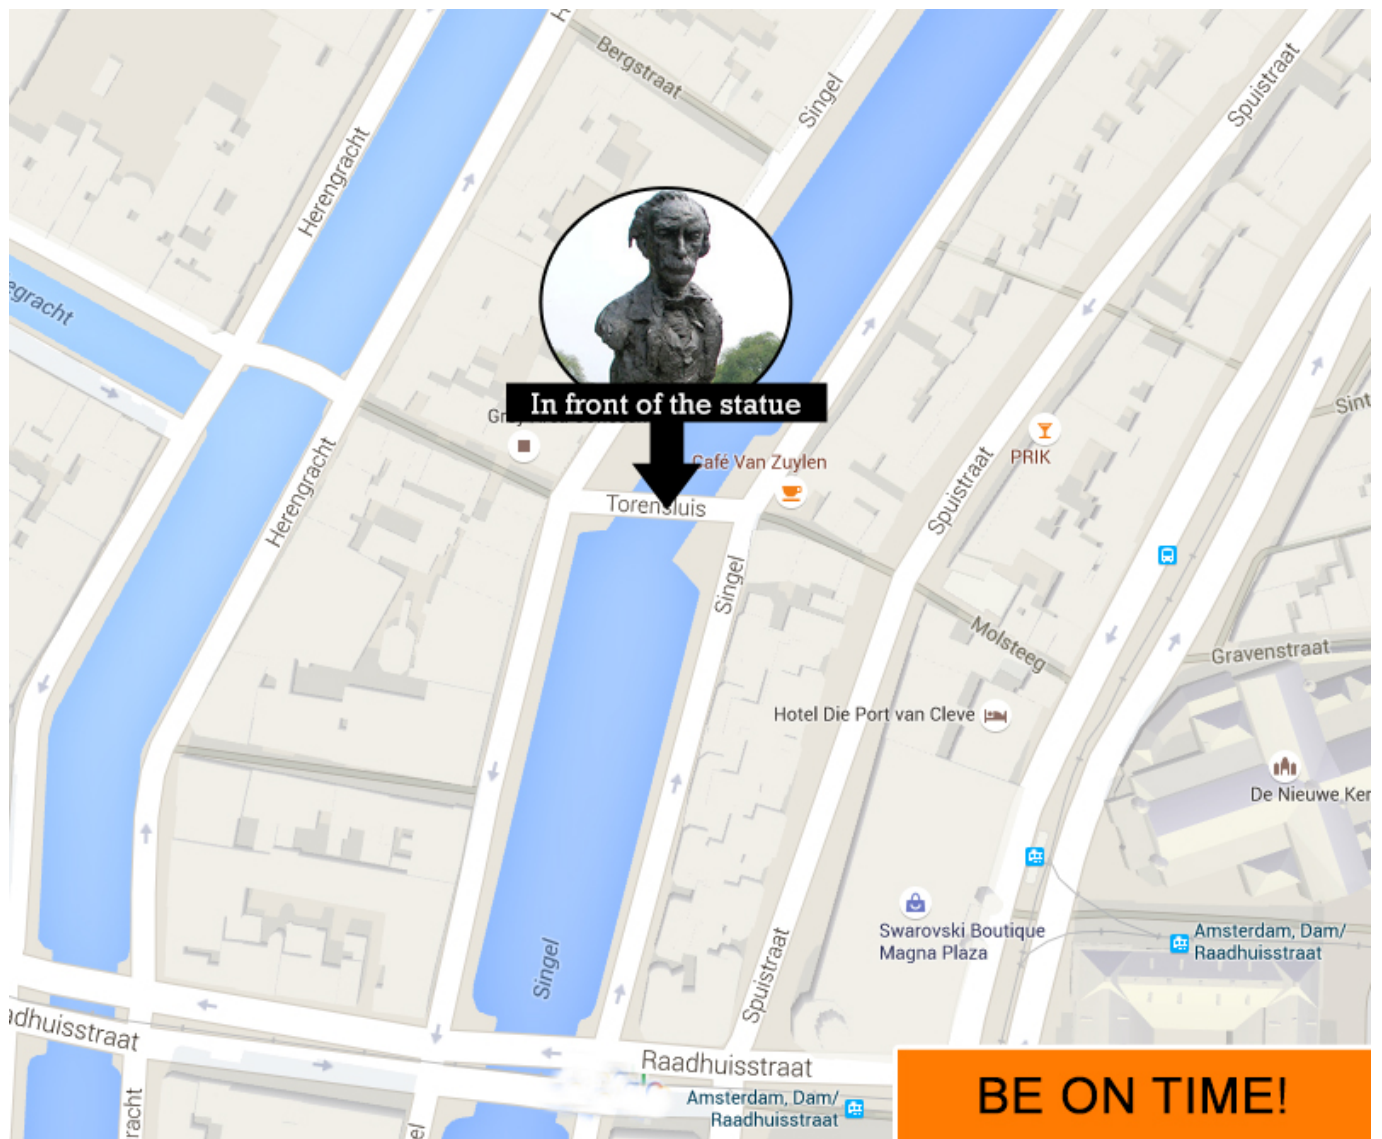

# Private Pub Cruise - Route

**BE ON TIME!**

## **Address start location Damcruise**

Singel 180 (NOT OUR ADDRESS)

The skipper will pick you up at the statue on the Torensluis bridge.

**DAMCRUISE**  
**DAMGOOD!**

**Questions?**

+31 (0)6 51 85 08 05